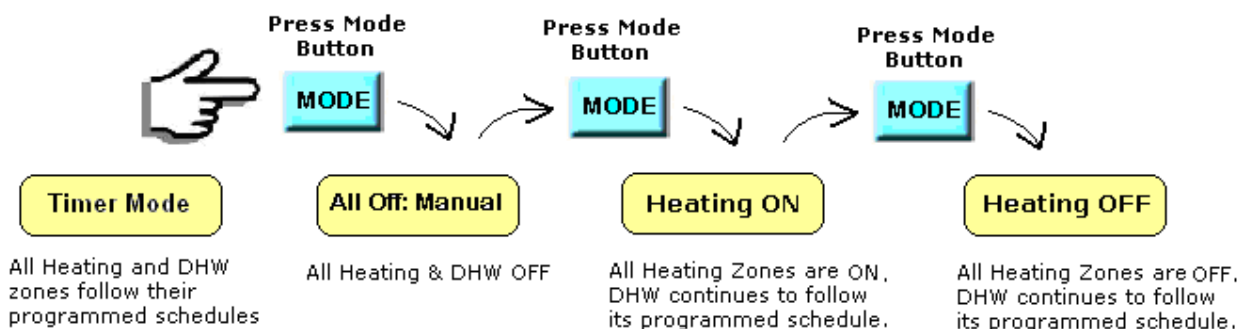

Console Operation

To Change the System

MODE

To Change a Zone

Setting

Press **zone** to move to the next **Zone**

Press **←** to toggle zone state

Press **4←** or **6→** to move to the desired **Hour**

Press **8↓** to move to the next **Day**

Press 1	to time heat for 1st 20 minute period at SP	Shown as
Press 2	to time heat for 2nd 20 minute period at SP	Shown as
Press 3	to time heat for 3rd 20 minute period at SP	Shown as
Press 5	to time heat for the entire Hour at SP	Shown as
Press HW	to select set-points 2 through 5 for whole hour	Shown as 2

Note: Zone 1 is dedicated to DHW. Pressing the "HW" key will schedule the Immersion ("I") or, High Immersion ("I") for one hour.

"HW" will BOOST an UFH zone.

Press **2↑** or **8↓** to change field value.

Temp

To INCREASE the temperature in the zone

To DECREASE the temperature in the Zone

Temperature changes at the sensor remains in effect until the scheduler changes the zone state from ON to OFF or, OFF to ON.